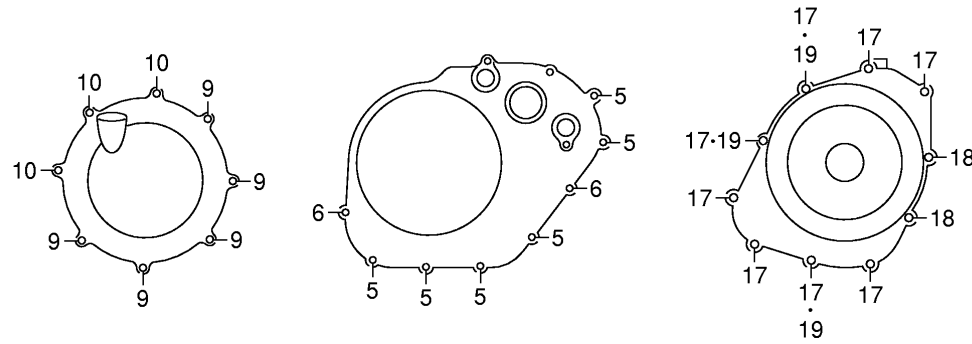

Ref No	Part No	Description
1	11340-19F00	Cover, Clutch Inner
2	11971-33210	• . Lens, Oil Level Check
3	11482-19F00	Gasket, Clutch Cover Inner
4	04211-09149	Pin
5	09103-06204	Bolt
6	09103-06205	Bolt
7	11370-19F00	Cover, Clutch Outer
8	11484-19F00	O Ring, Clutch Cover Outer
8	11484-19F01	O Ring, Clutch Cover Outer
9	09103-06180	Bolt
10	09103-06207	Bolt
11	09259-20008	Plug
12	09280-17003	O Ring (d:3.1,id:16.8)
13	11361-19F00	Cover, Engine Sprocket
13a	01547-06457	Bolt
14	11351-19F00	Cover, Magneto
15	11483-19F00	Gasket, Magneto Cover
16	04211-09149	Pin
17	01547-06357	Bolt
18	01547-06657	Bolt
19	09168-06023	Gasket (5.8x13x1.2)
19	09168-06023	Gasket (5.8x13x1.2)
20	09259-26012	Plug
21	09280-22008	O Ring (d:3.1,id:22.7)
22	09248-16012	Plug
23	09168-16002	Gasket (13.8x18.8x0.4)